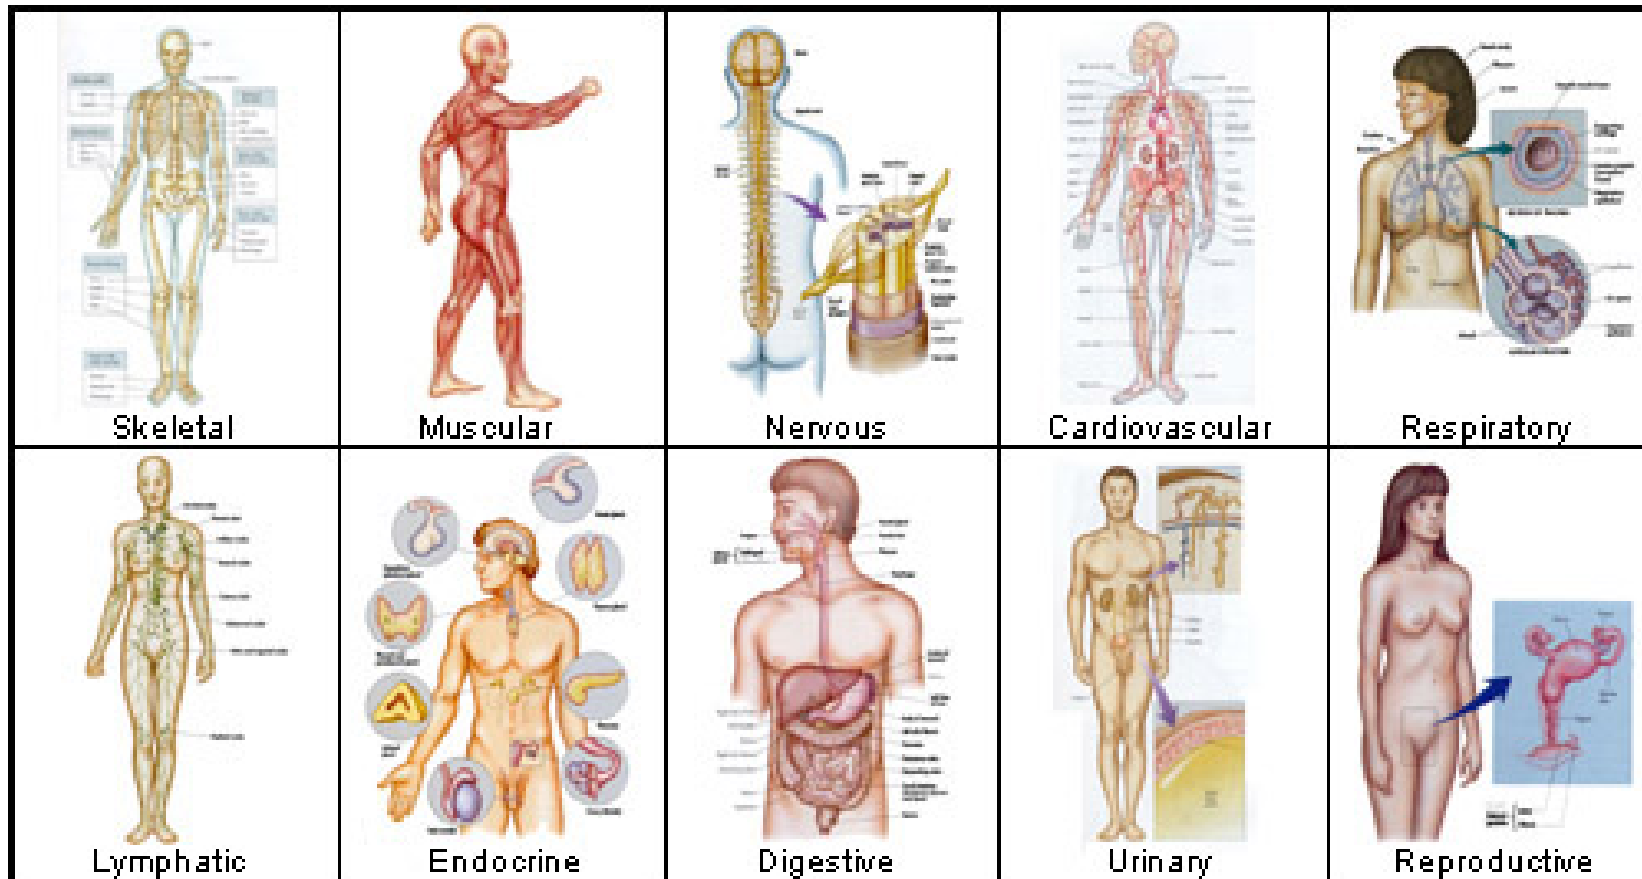

PASCAS ARK

1. Humanity – 10 body functions:

PASCAS PARK

2. Spirituality & Health

Foundation of Light: a New Healing System (BdF).
'Light Body Health Science'

An evolution in health care and health management is emerging through healing via energy, through sound, and light, thus re-energising, restructuring, renewing and rejuvenation on all physical levels as well as relating to the light body (subtle bodies).