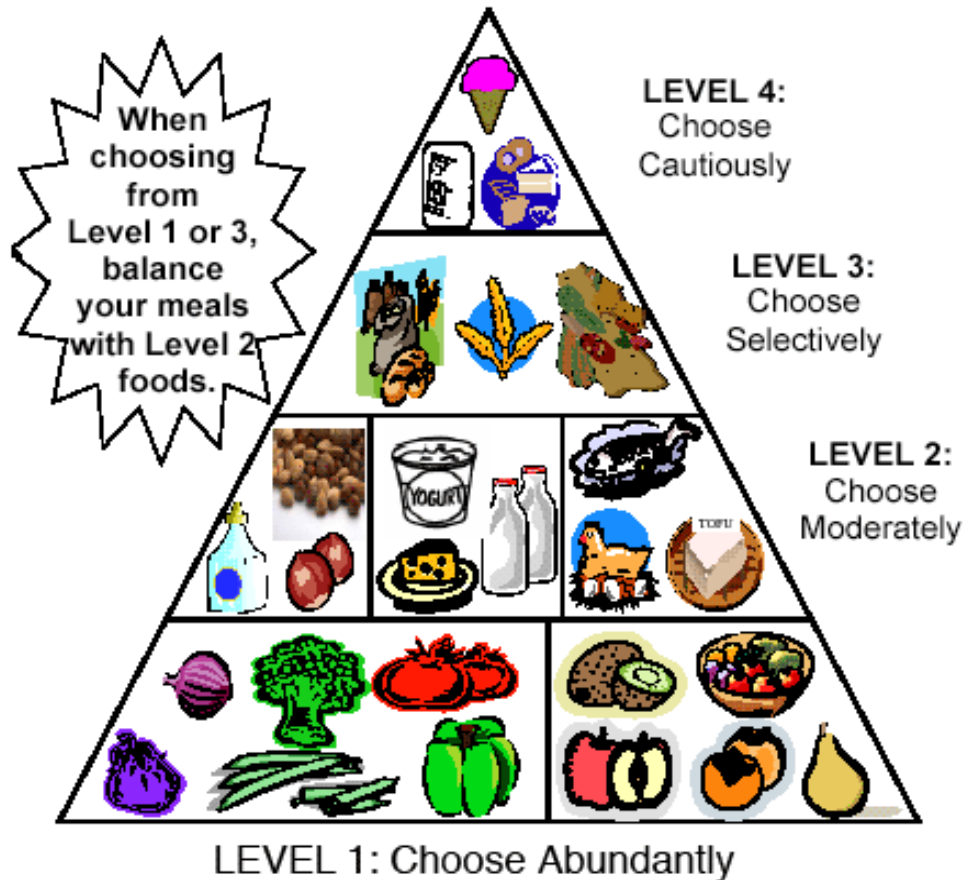

PASCAS PARK

11. Nutrition Naturally.